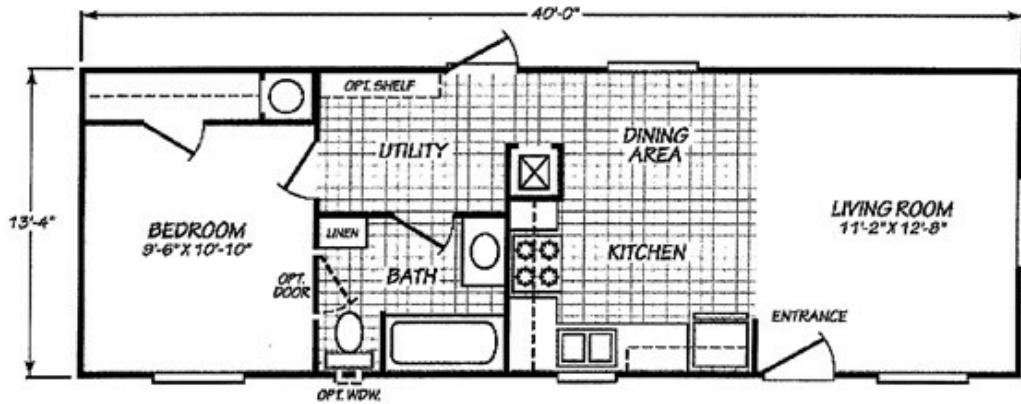

**Santiam** Model number: 230BM14401B

**1 beds • 1 baths • 560 sq.ft. • 14' width • 40' depth**

Broadmore 14401B 533 Sq Ft

1437 Century Drive NE  
Albany, OR 97322  
541-967-8555  
ClaytonAlbany.com

Our home building facilities invest in continuous product and process improvements. Plans, dimensions, features, materials, specifications and availability are subject to change without notice or obligation. Renderings and floor plans are representative likenesses of our homes and may differ from the actual homes. We invite you to tour a Home Center near you and inspect the highest value in quality housing available or call (541) 967-8555 to speak with a Home Consultant. Copyright 2017,