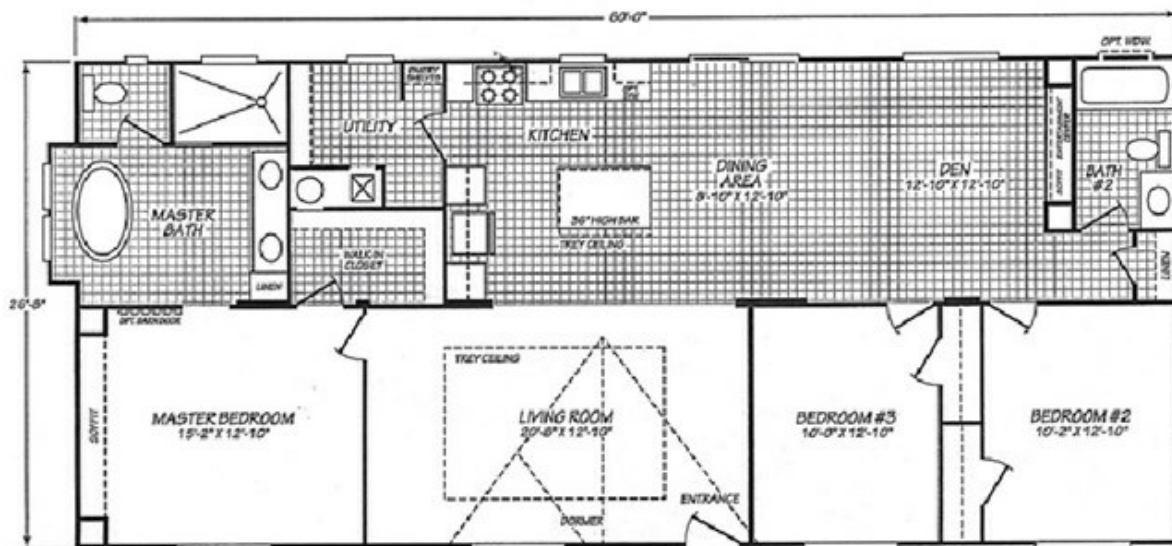

SET UP IN Americana

Americana Floor plan number: FLE230ID1732807AB

3 beds • 2 baths • 1680 sq.ft. • 28' width • 60' depth

Our home building facilities invest in continuous product and process improvements. Plans, dimensions, features, materials, specifications and availability are subject to change without notice or obligation. Renderings and floor plans are representative likenesses of our homes and may differ from the actual homes. We invite you to tour a Home Center near you and inspect the highest value in quality housing available or call (541) 967-8555 to speak with a Home Consultant. Copyright 2017, CMH. All rights reserved.