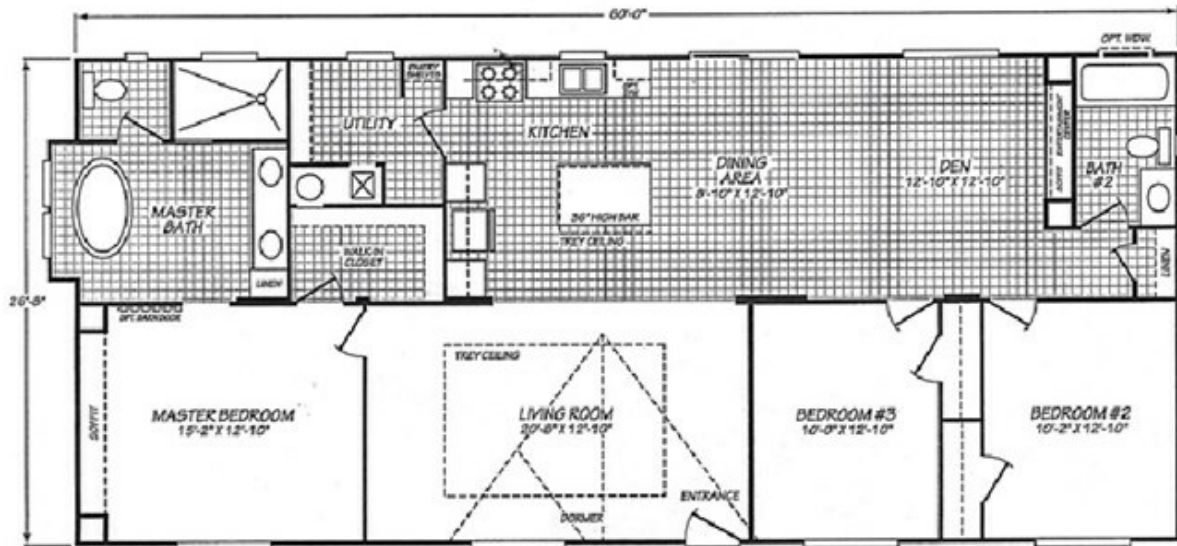

**Americana** Model number: 230AE28603H

**3 beds • 2 baths • 1680 sq.ft. • 28' width • 60' depth**

Our home building facilities invest in continuous product and process improvements. Plans, dimensions, features, materials, specifications and availability are subject to change without notice or obligation. Renderings and floor plans are representative likenesses of our homes and may differ from the actual homes. We invite you to tour a Home Center near you and inspect the highest value in quality housing available or call (541) 967-8555 to speak with a Home Consultant. Copyright 2017, CMH. All rights reserved.