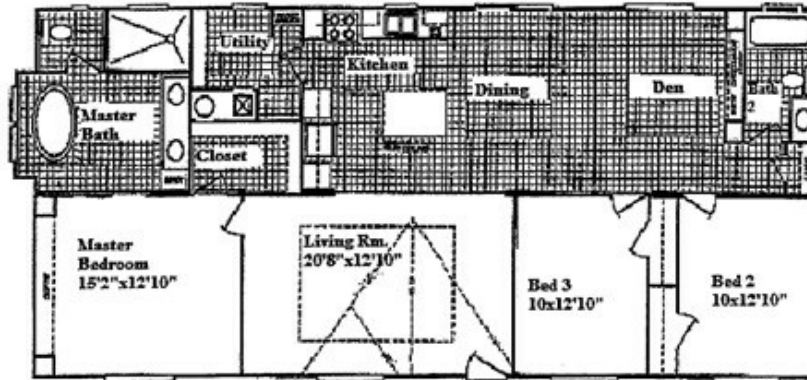

SET UP IN Americana

**Americana** Floor plan number: FLE230ID1732789AB

**3 beds • 2 baths • 1680 sq.ft. • 28' width • 60' depth**

Americana - 28603H - 1680 Sq Ft

1437 Century Drive NE  
Albany, OR 97322  
541-967-8555  
ClaytonAlbany.com