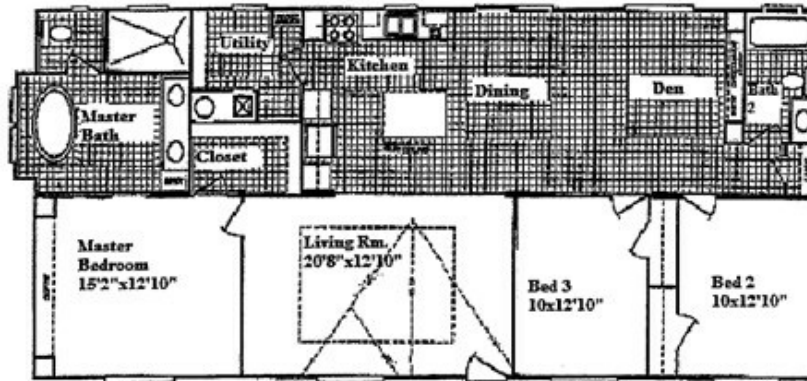

Americana

Americana Model number: 230AE28603H

3 beds • 2 baths • 1680 sq.ft. • 28' width • 60' depth

Americana - 28603H - 1680 Sq Ft

1437 Century Drive NE
Albany, OR 97322
541-967-8555
ClaytonAlbany.com

Our home building facilities invest in continuous product and process improvements. Plans, dimensions, features, materials, specifications and availability are subject to change without notice or obligation. Renderings and floor plans are representative likenesses of our homes and may differ from the actual homes. We invite you to tour a Home Center near you and inspect the highest value in quality housing available or call (541) 967-8555 to speak with a Home Consultant. Copyright 2017, CMH. All rights reserved.