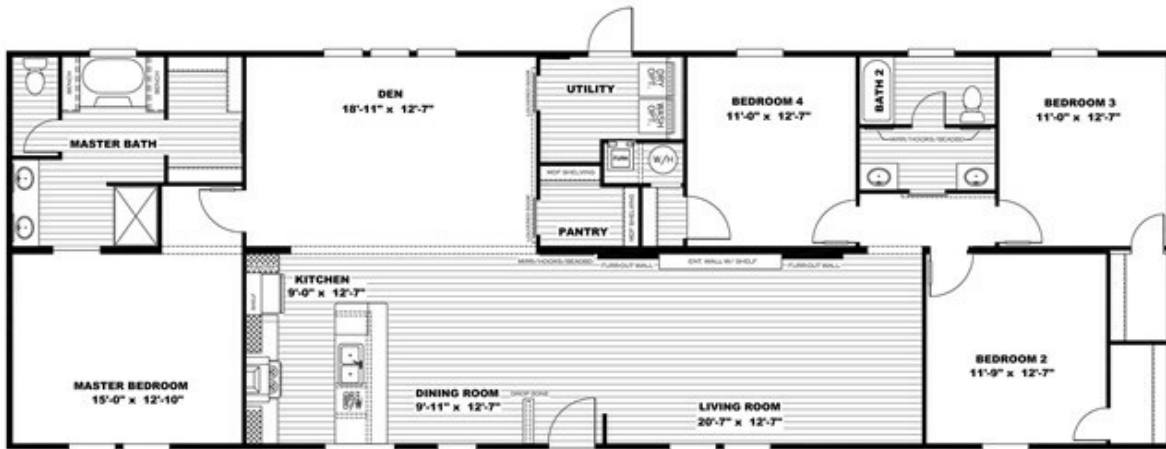

## SET UP IN THE BREEZE II

**THE BREEZE II** Floor plan number: ALB037615ORAB  
4 beds • 2 baths • 2128 sq.ft. • 28' width • 76' depth

Our home building facilities invest in continuous product and process improvements. Plans, dimensions, features, materials, specifications and availability are subject to change without notice or obligation. Renderings and floor plans are representative likenesses of our homes and may differ from the actual homes. We invite you to tour a Home Center near you and inspect the highest value in quality housing available or call (541) 967-8555 to speak with a Home Consultant. Copyright 2017, CMH. All rights reserved.