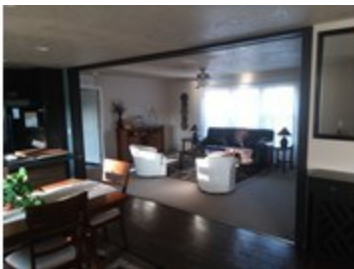

## SET UP IN THE BREEZE II

**THE BREEZE II** Floor plan number: ALB037021ORAB

**4 beds • 2 baths • 2128 sq.ft. • 28' width • 76' depth**

Our home building facilities invest in continuous product and process improvements. Plans, dimensions, features, materials, specifications and availability are subject to change without notice or obligation. Renderings and floor plans are representative likenesses of our homes and may differ from the actual homes. We invite you to tour a Home Center near you and inspect the highest value in quality housing available or call (541) 967-8555 to speak with a Home Consultant. Copyright 2017, CMH. All rights reserved.