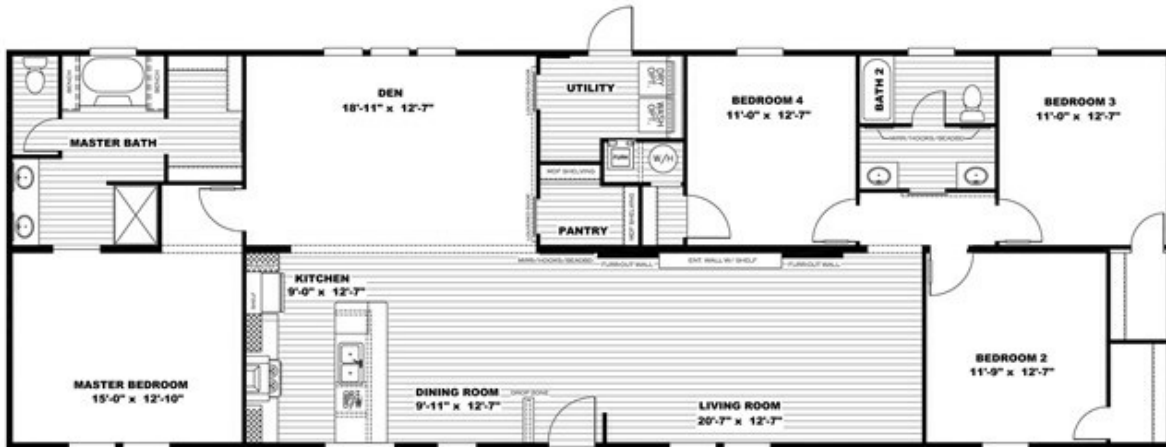

THE BREEZE II

THE BREEZE II

Model number: 72SSP28764AH

4 beds • 2 baths • 2128 sq.ft. • 28' width • 76' depth

Our home building facilities invest in continuous product and process improvements. Plans, dimensions, features, materials, specifications and availability are subject to change without notice or obligation. Renderings and floor plans are representative likenesses of our homes and may differ from the actual homes. We invite you to tour a Home Center near you and inspect the highest value in quality housing available or call (541) 967-8555 to speak with a Home Consultant. Copyright 2017, CMH. All rights reserved.