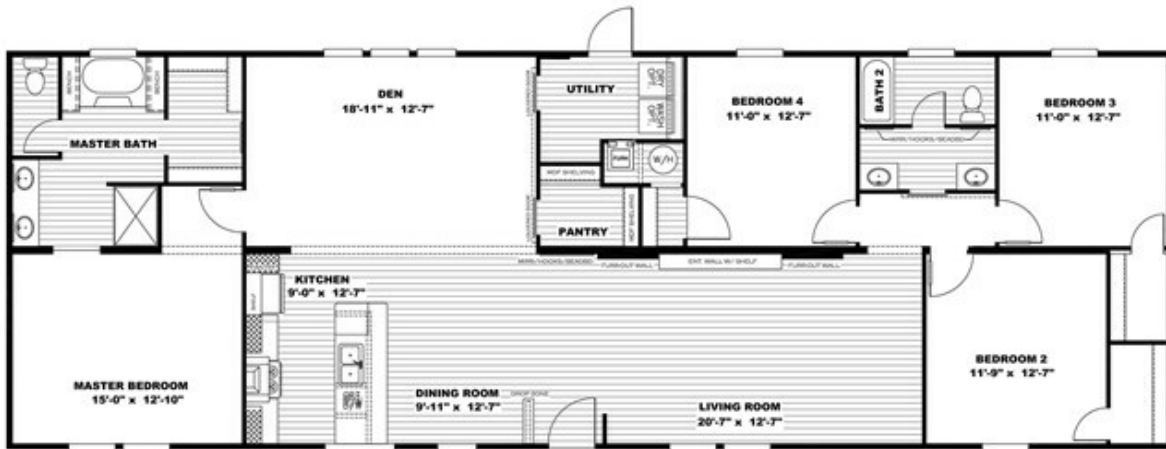

## SET UP IN THE BREEZE II

**THE BREEZE II** Floor plan number: ALB037021ORAB

**4 beds • 2 baths • 2128 sq.ft. • 28' width • 76' depth**

Our home building facilities invest in continuous product and process improvements. Plans, dimensions, features, materials, specifications and availability are subject to change without notice or obligation. Renderings and floor plans are representative likenesses of our homes and may differ from the actual homes. We invite you to tour a Home Center near you and inspect the highest value in quality housing available or call (541) 967-8555 to speak with a Home Consultant. Copyright 2017, CMH. All rights reserved.