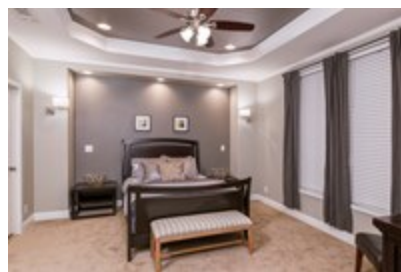

Meadowview

Meadowview Floor plan number: ALB035230ORABC

3 beds • 2 baths • 2040 sq.ft. • 30' width • 68' depth

Our home building facilities invest in continuous product and process improvements. Plans, dimensions, features, materials, specifications and availability are subject to change without notice or obligation. Renderings and floor plans are representative likenesses of our homes and may differ from the actual homes. We invite you to tour a Home Center near you and inspect the highest value in quality housing available or call (541) 967-8555 to speak with a Home Consultant. Copyright 2017, CMH. All rights reserved.