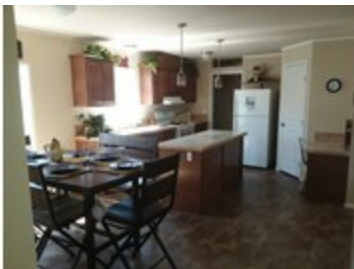

Sweet Home

Sweet Home Model number: G561CT

3 beds • 2 baths • 1568 sq.ft. • 28' width • 56' depth

G561

1437 Century Drive NE
Albany, OR 97322
541-967-8555
ClaytonAlbany.com

Our home building facilities invest in continuous product and process improvements. Plans, dimensions, features, materials, specifications and availability are subject to change without notice or obligation. Renderings and floor plans are representative likenesses of our homes and may differ from the actual homes. We invite you to tour a Home Center near you and inspect the highest value in quality housing available or call (541) 967-8555 to speak with a Home Consultant. Copyright 2017,