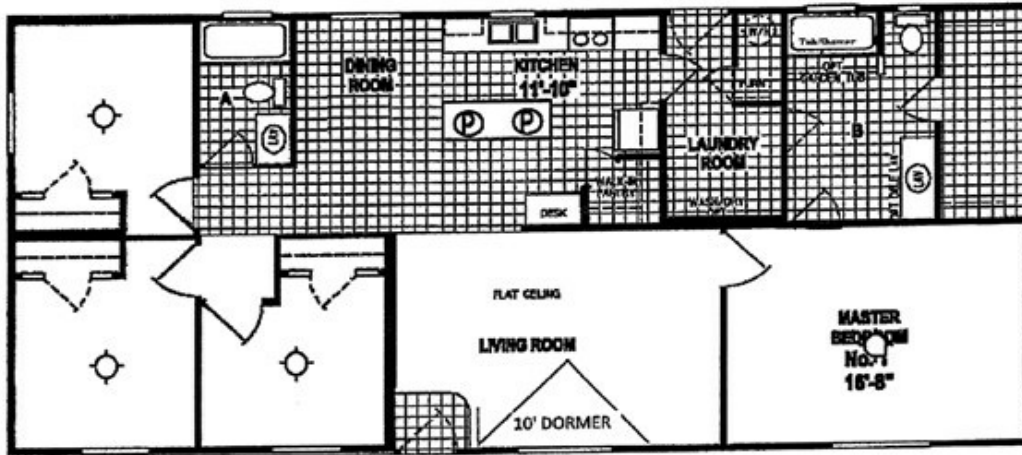

Sweet Home

Sweet Home Model number: G561CT

3 beds • 2 baths • 1568 sq.ft. • 28' width • 56' depth

G561

1437 Century Drive NE
Albany, OR 97322
541-967-8555
ClaytonAlbany.com

Our home building facilities invest in continuous product and process improvements. Plans, dimensions, features, materials, specifications and availability are subject to change without notice or obligation. Renderings and floor plans are representative likenesses of our homes and may differ from the actual homes. We invite you to tour a Home Center near you and inspect the highest value in quality housing available or call (541) 967-8555 to speak with a Home Consultant. Copyright 2017,