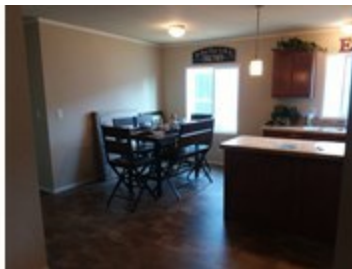

Sweet Home

Sweet Home Model number: G561CT

3 beds • 2 baths • 1568 sq.ft. • 28' width • 56' depth

G561

1437 Century Drive NE
Albany, OR 97322
541-967-8555
ClaytonAlbany.com

Our home building facilities invest in continuous product and process improvements. Plans, dimensions, features, materials, specifications and availability are subject to change without notice or obligation. Renderings and floor plans are representative likenesses of our homes and may differ from the actual homes. We invite you to tour a Home Center near you and inspect the highest value in quality housing available or call (541) 967-8555 to speak with a Home Consultant. Copyright 2017,