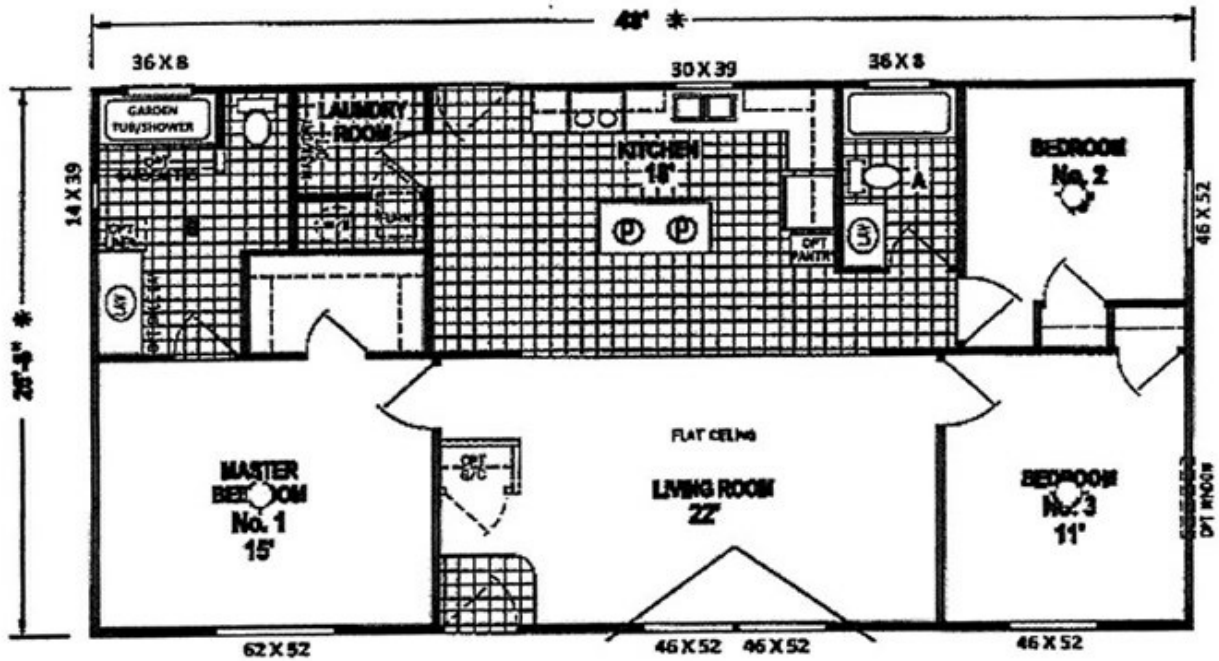

Redmond Model number: G547CT

3 beds • 2 baths • 1344 sq.ft. • 28' width • 48' depth

Our home building facilities invest in continuous product and process improvements. Plans, dimensions, features, materials, specifications and availability are subject to change without notice or obligation. Renderings and floor plans are representative likenesses of our homes and may differ from the actual homes. We invite you to tour a Home Center near you and inspect the highest value in quality housing available or call (541) 967-8555 to speak with a Home Consultant. Copyright 2017, CMH. All rights reserved.