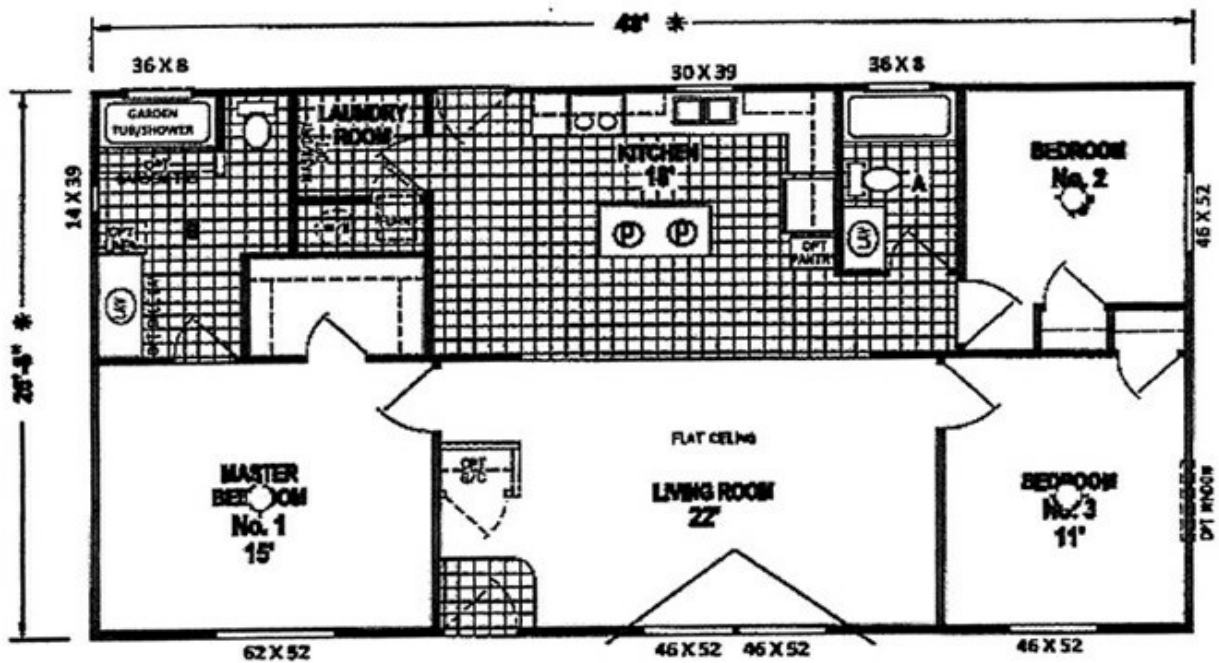

SET UP IN Redmond

**Redmond** Floor plan number: 11910275KAB

**3 beds • 2 baths • 1344 sq.ft. • 28' width • 48' depth**

Our home building facilities invest in continuous product and process improvements. Plans, dimensions, features, materials, specifications and availability are subject to change without notice or obligation. Renderings and floor plans are representative likenesses of our homes and may differ from the actual homes. We invite you to tour a Home Center near you and inspect the highest value in quality housing available or call (541) 967-8555 to speak with a Home Consultant. Copyright 2017, CMH. All rights reserved.